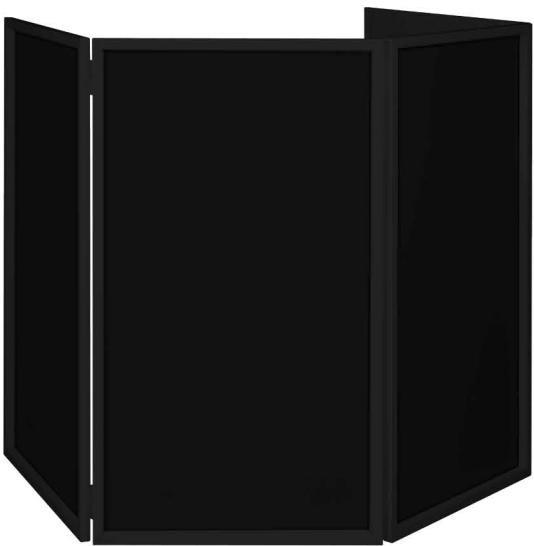

EVENT FACADE™

#EVE799

EVENT FACADE BL™

#EVE818

EVENT FACADE

The ADJ Event Façade is a great solution to professionally conceal your equipment and create an elegant professional look at the same time. Perfect for anyone looking for a lightweight, portable, and fast set-up facade to enhance their image. Available in an elegant white, or a sharp looking black. The stretch fabric panels are easily removable for cleaning or can be interchanged for different black and white color combinations. Transportation and storage is also simple with the included carry bag. No tools necessary to set-up, break-down, or remove the stretch panels. Event Façade comes in black metal frame with black scrim, or white metal frame with white scrim.

Specifications

- Made out of strong and light weight white metal, or black metal for BL model.
 - Includes white scrim, or black scrim on BL model.
 - Includes a carrying bag to store and keep facade scrim looking best
 - Detachable hinges make it easy for storage
 - Fire Retardant easy to remove scrim
 - Scrim to be washed by hand in cold water, lay flat to dry. Do not twist to avoid deformation
 - Dimensions (LxWxH):
110.25" x 1" x 47.25" / 2800 x 25.4 x 1200mm – Complete Stand
27.5" x 1" x 47.25" / 700 x 25.4 x 1200mm – Each Panel
49.75" x 30" x 5.5" / 1260 x 760 x 140mm - Bag
 - Weight: 32 lbs. / 14.5 kgs.
- Specifications subject to change without notice.

EVENT FACADE BL

Bag included